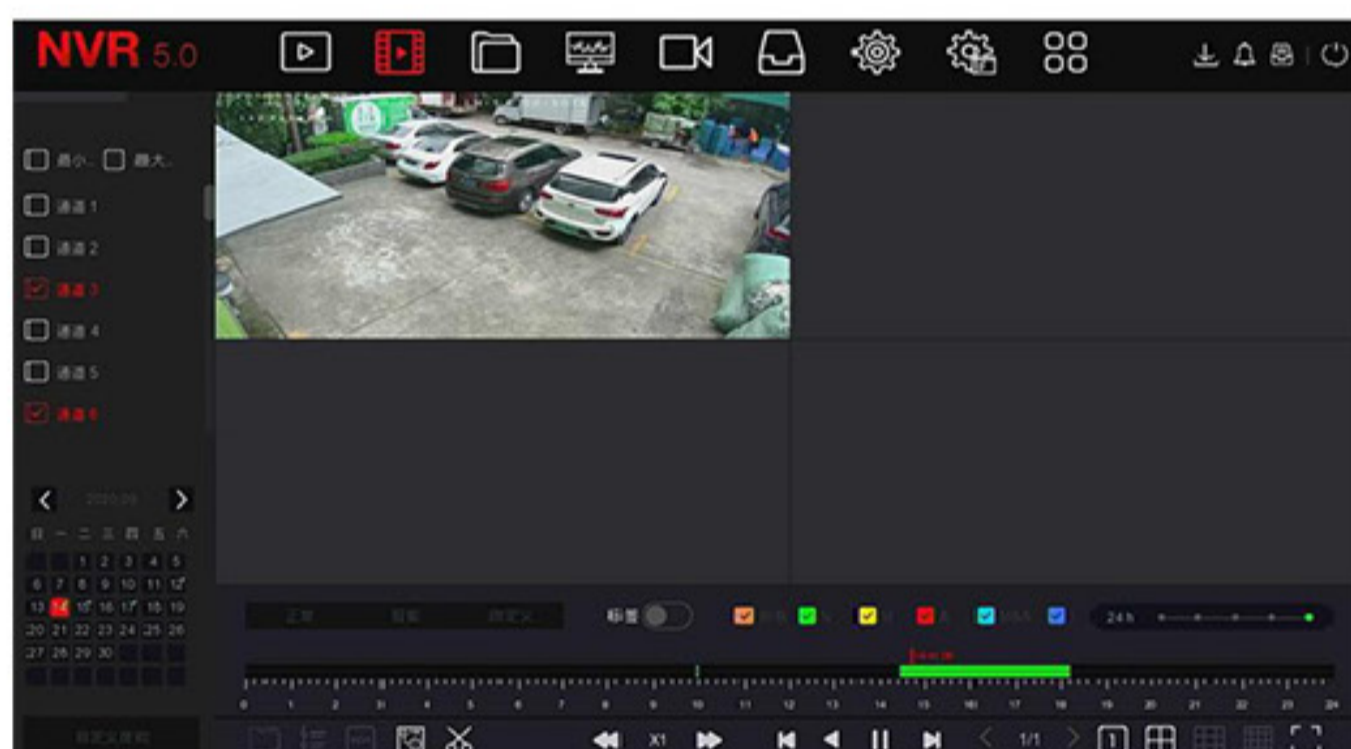

Galvanized sheet

BASEPLATE

Galvanized sheet

PANEL

Honeycomb design

SOFTWARE INTERFACE

NVR 6.0

VS

NVR 5.0

Preview Interface

The NVR 6.0 interface is simpler and allows users to quickly operate common functions, such as split screen, route cruise, capturing image, and electronic magnification.

Playback Interface