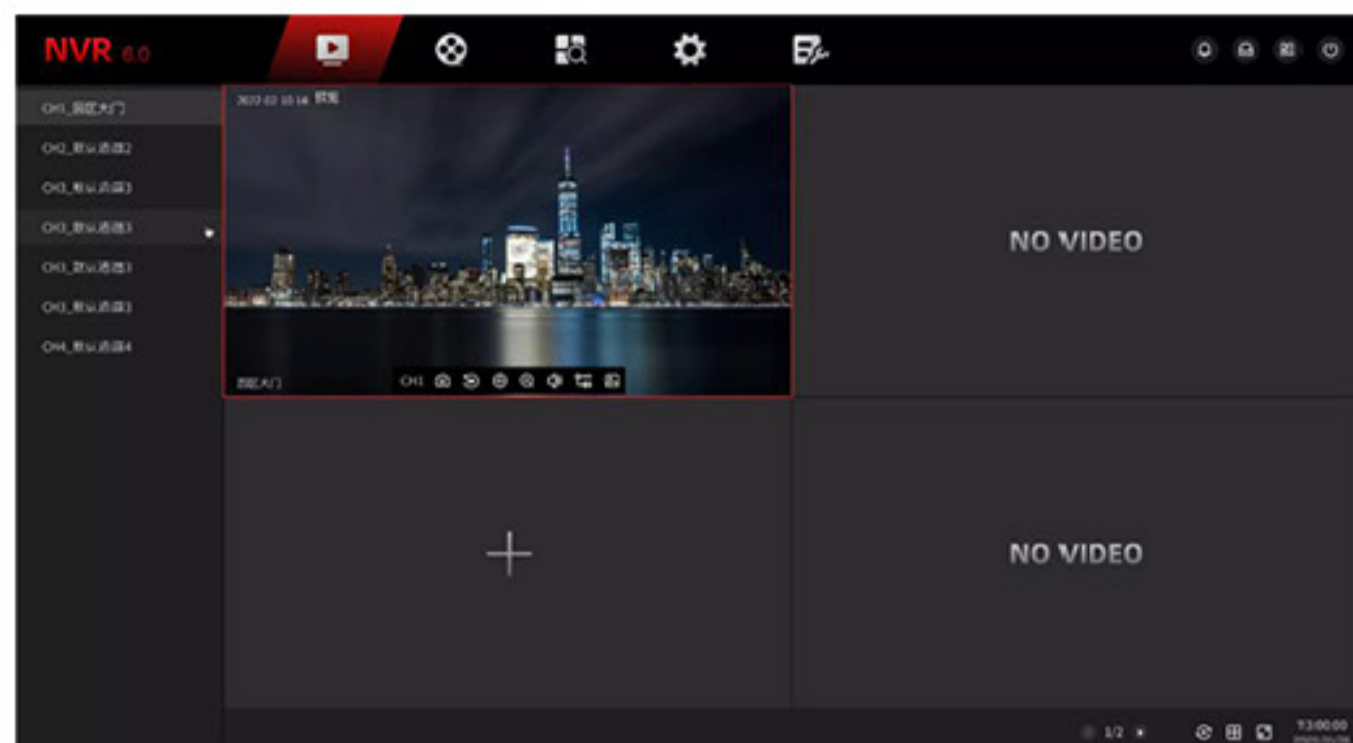

Galvanized sheet

BASEPLATE

Galvanized sheet

PANEL

Honeycomb design

SOFTWARE INTERFACE

NVR 6.0

VS

NVR 5.0

Preview Interface

The NVR 6.0 interface is simpler and allows users to quickly operate common functions, such as split screen, route cruise, capturing image, and electronic magnification.

Playback Interface