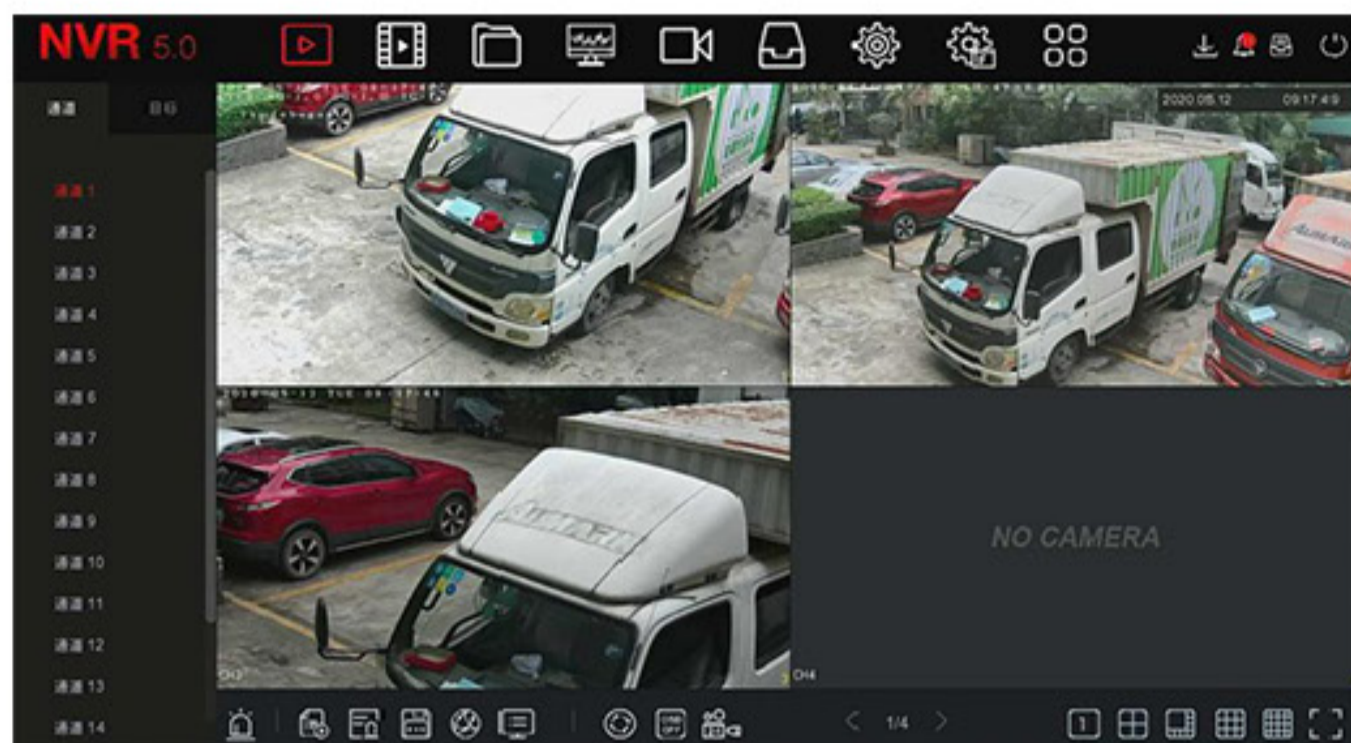

Galvanized sheet

BASEPLATE

Galvanized sheet

PANEL

Honeycomb design

SOFTWARE INTERFACE

NVR 6.0

VS

NVR 5.0

Preview Interface

The NVR 6.0 interface is simpler and allows users to quickly operate common functions, such as split screen, route cruise, capturing image, and electronic magnification.

Playback Interface