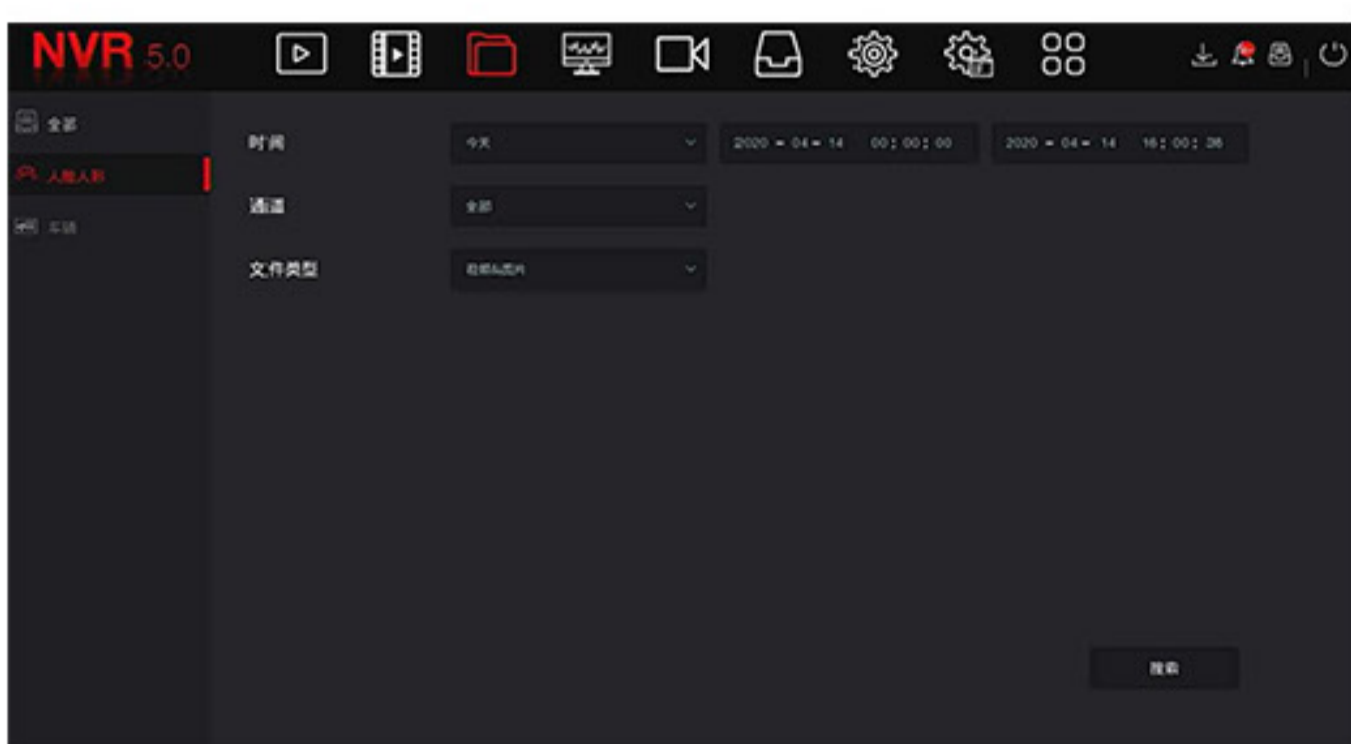

NVR 5.0

Preview Interface

The NVR 6.0 interface is simpler and allows users to quickly operate common functions, such as split screen, route cruise, capturing image, and electronic magnification.

Playback Interface

The ICONS of NVR 6.0 are more standardized and the information displayed is more clear and intuitive.

Search Interface

The retrieval types are classified into four categories: video, intelligent, image, and log. You can also search by tag.