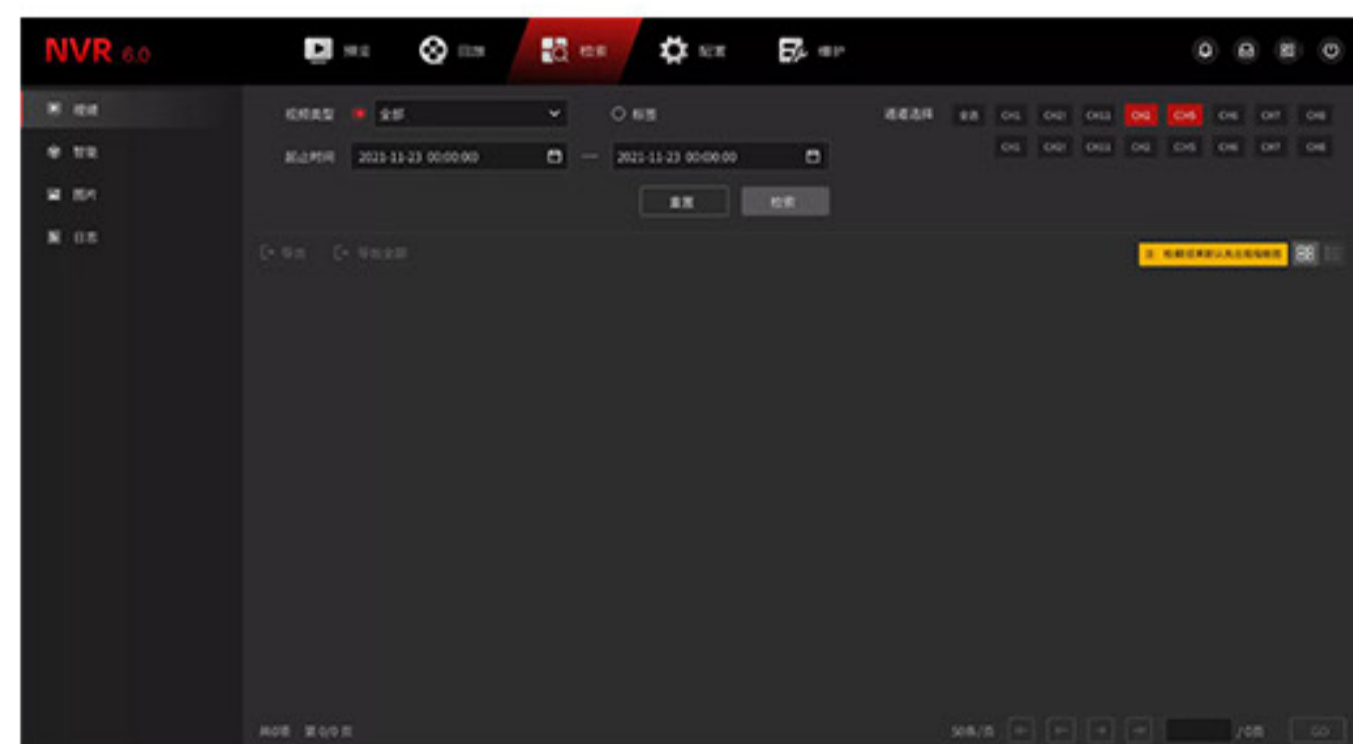

Galvanized sheet

BASEPLATE

Galvanized sheet

PANEL

Honeycomb design

SOFTWARE INTERFACE

NVR 6.0

VS

NVR 5.0

Preview Interface

The NVR 6.0 interface is simpler and allows users to quickly operate common functions, such as split screen, route cruise, capturing image, and electronic magnification.

Playback Interface

The ICONS of NVR 6.0 are more standardized and the information displayed is more clear and intuitive.

Search Interface

The retrieval types are classified into four categories: video, intelligent, image, and log. You can also search by tag.