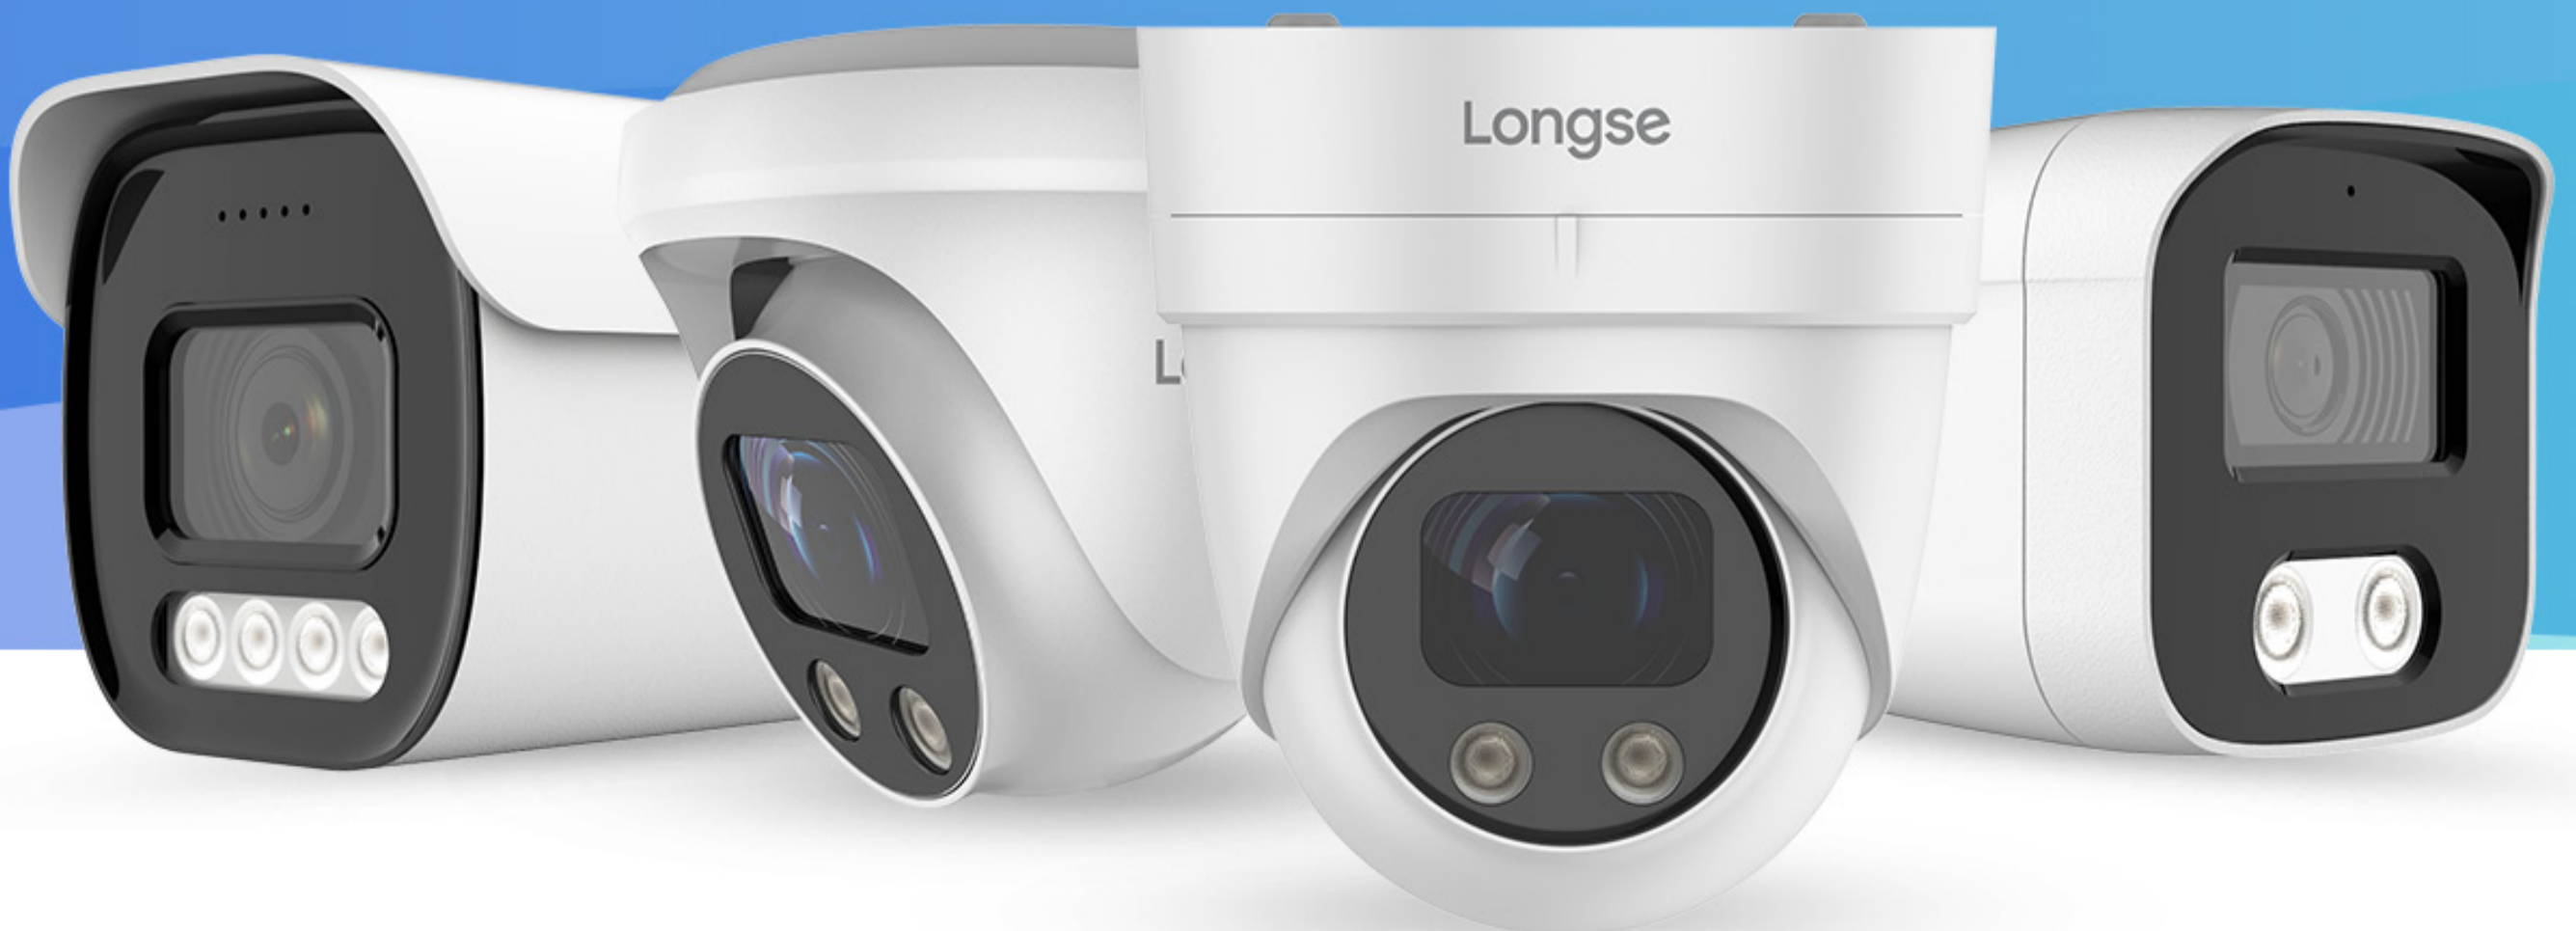

RP400WH

New Solution

4MP Full Color IPC